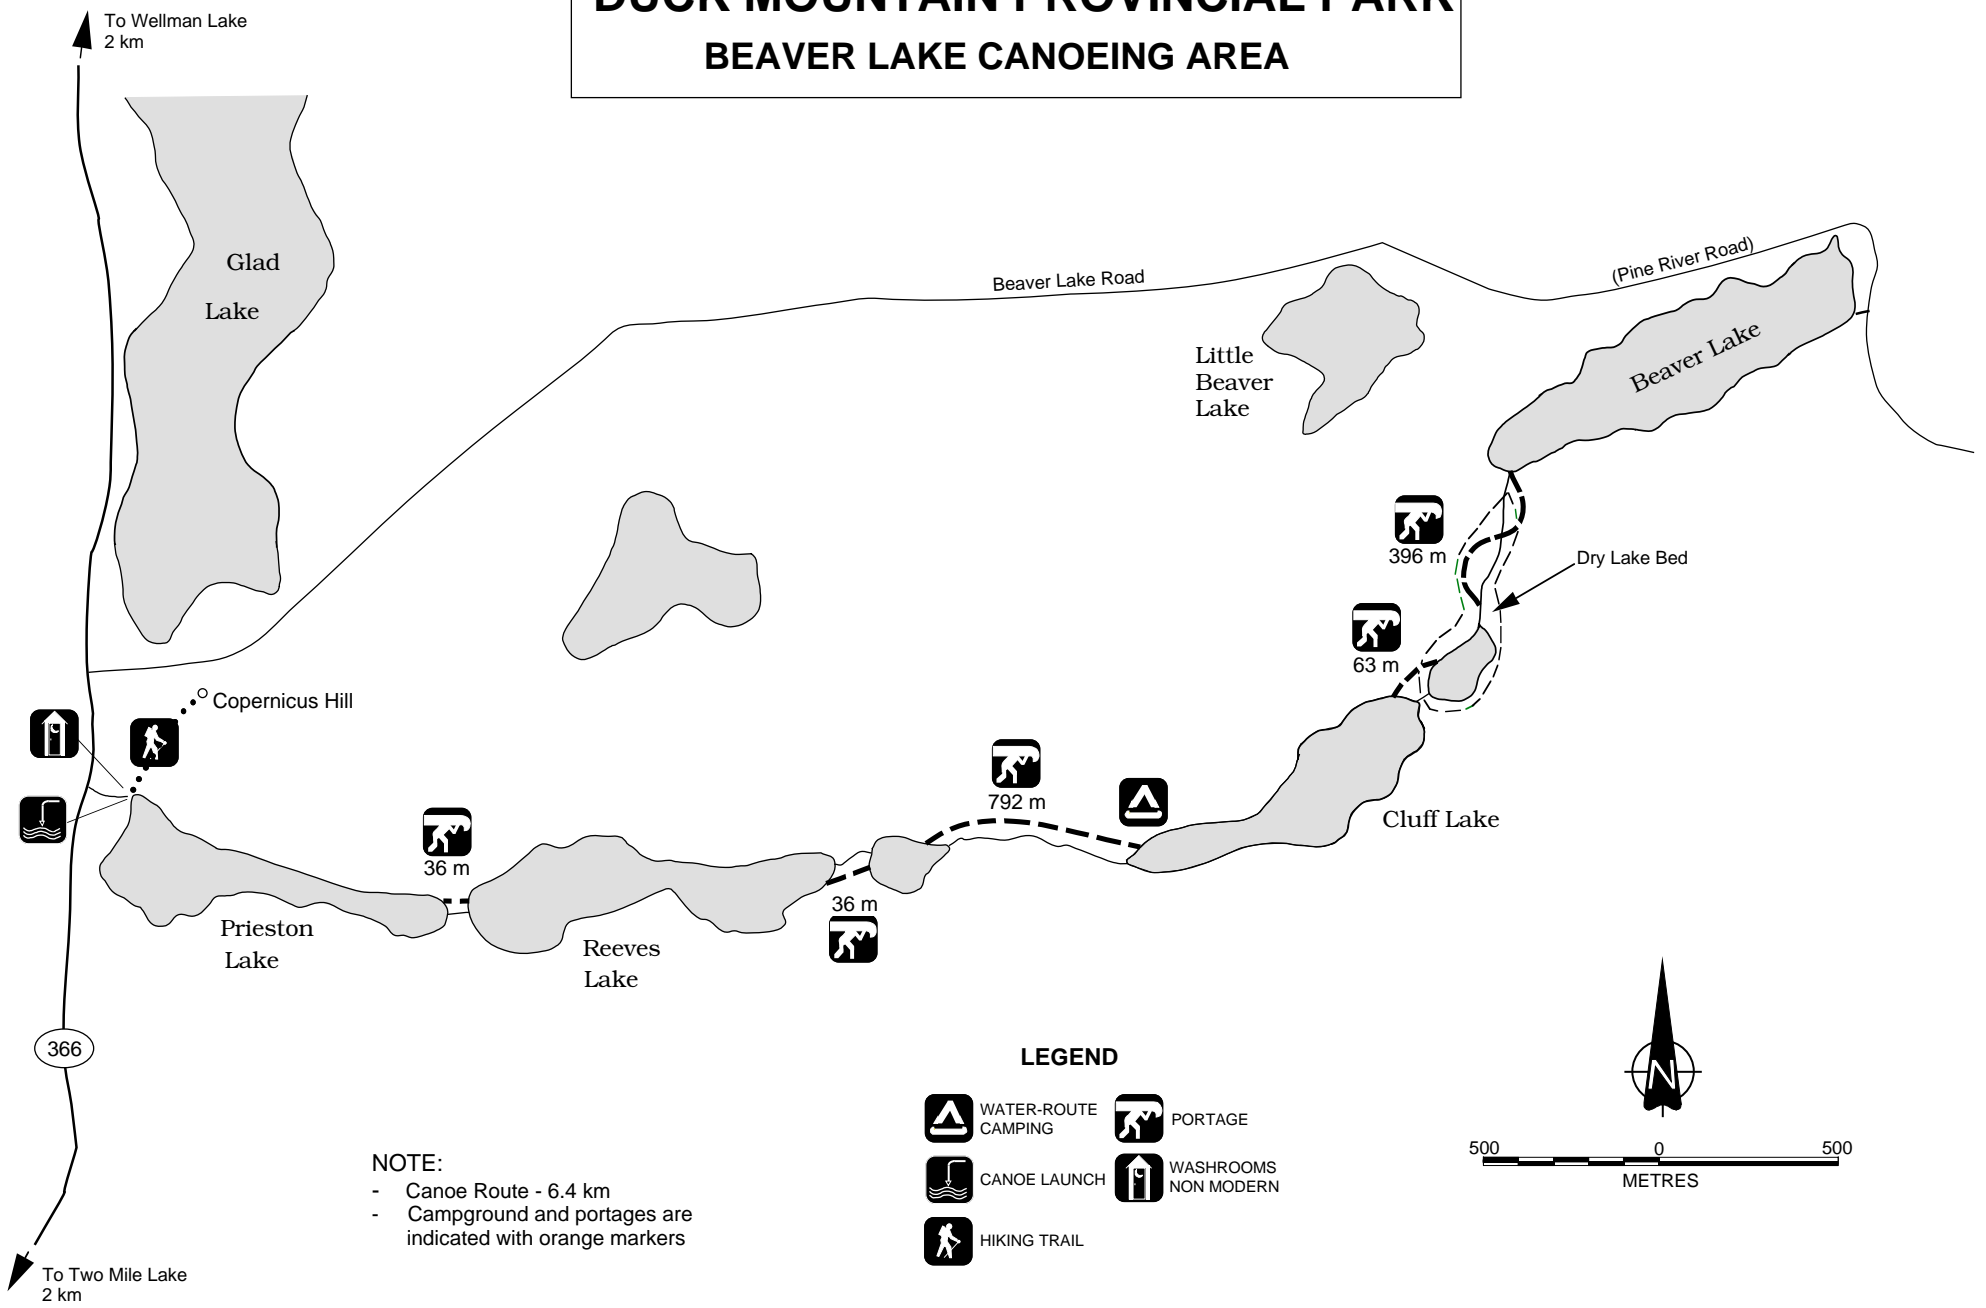

DUCK MOUNTAIN PROVINCIAL PARK

BEAVER LAKE CANOEING AREA

NOTE:
 - Canoe Route - 6.4 km
 - Campground and portages are indicated with orange markers

LEGEND

	WATER-ROUTE CAMPING		PORTAGE
	CANOE LAUNCH		WASHROOMS NON MODERN
	HIKING TRAIL		