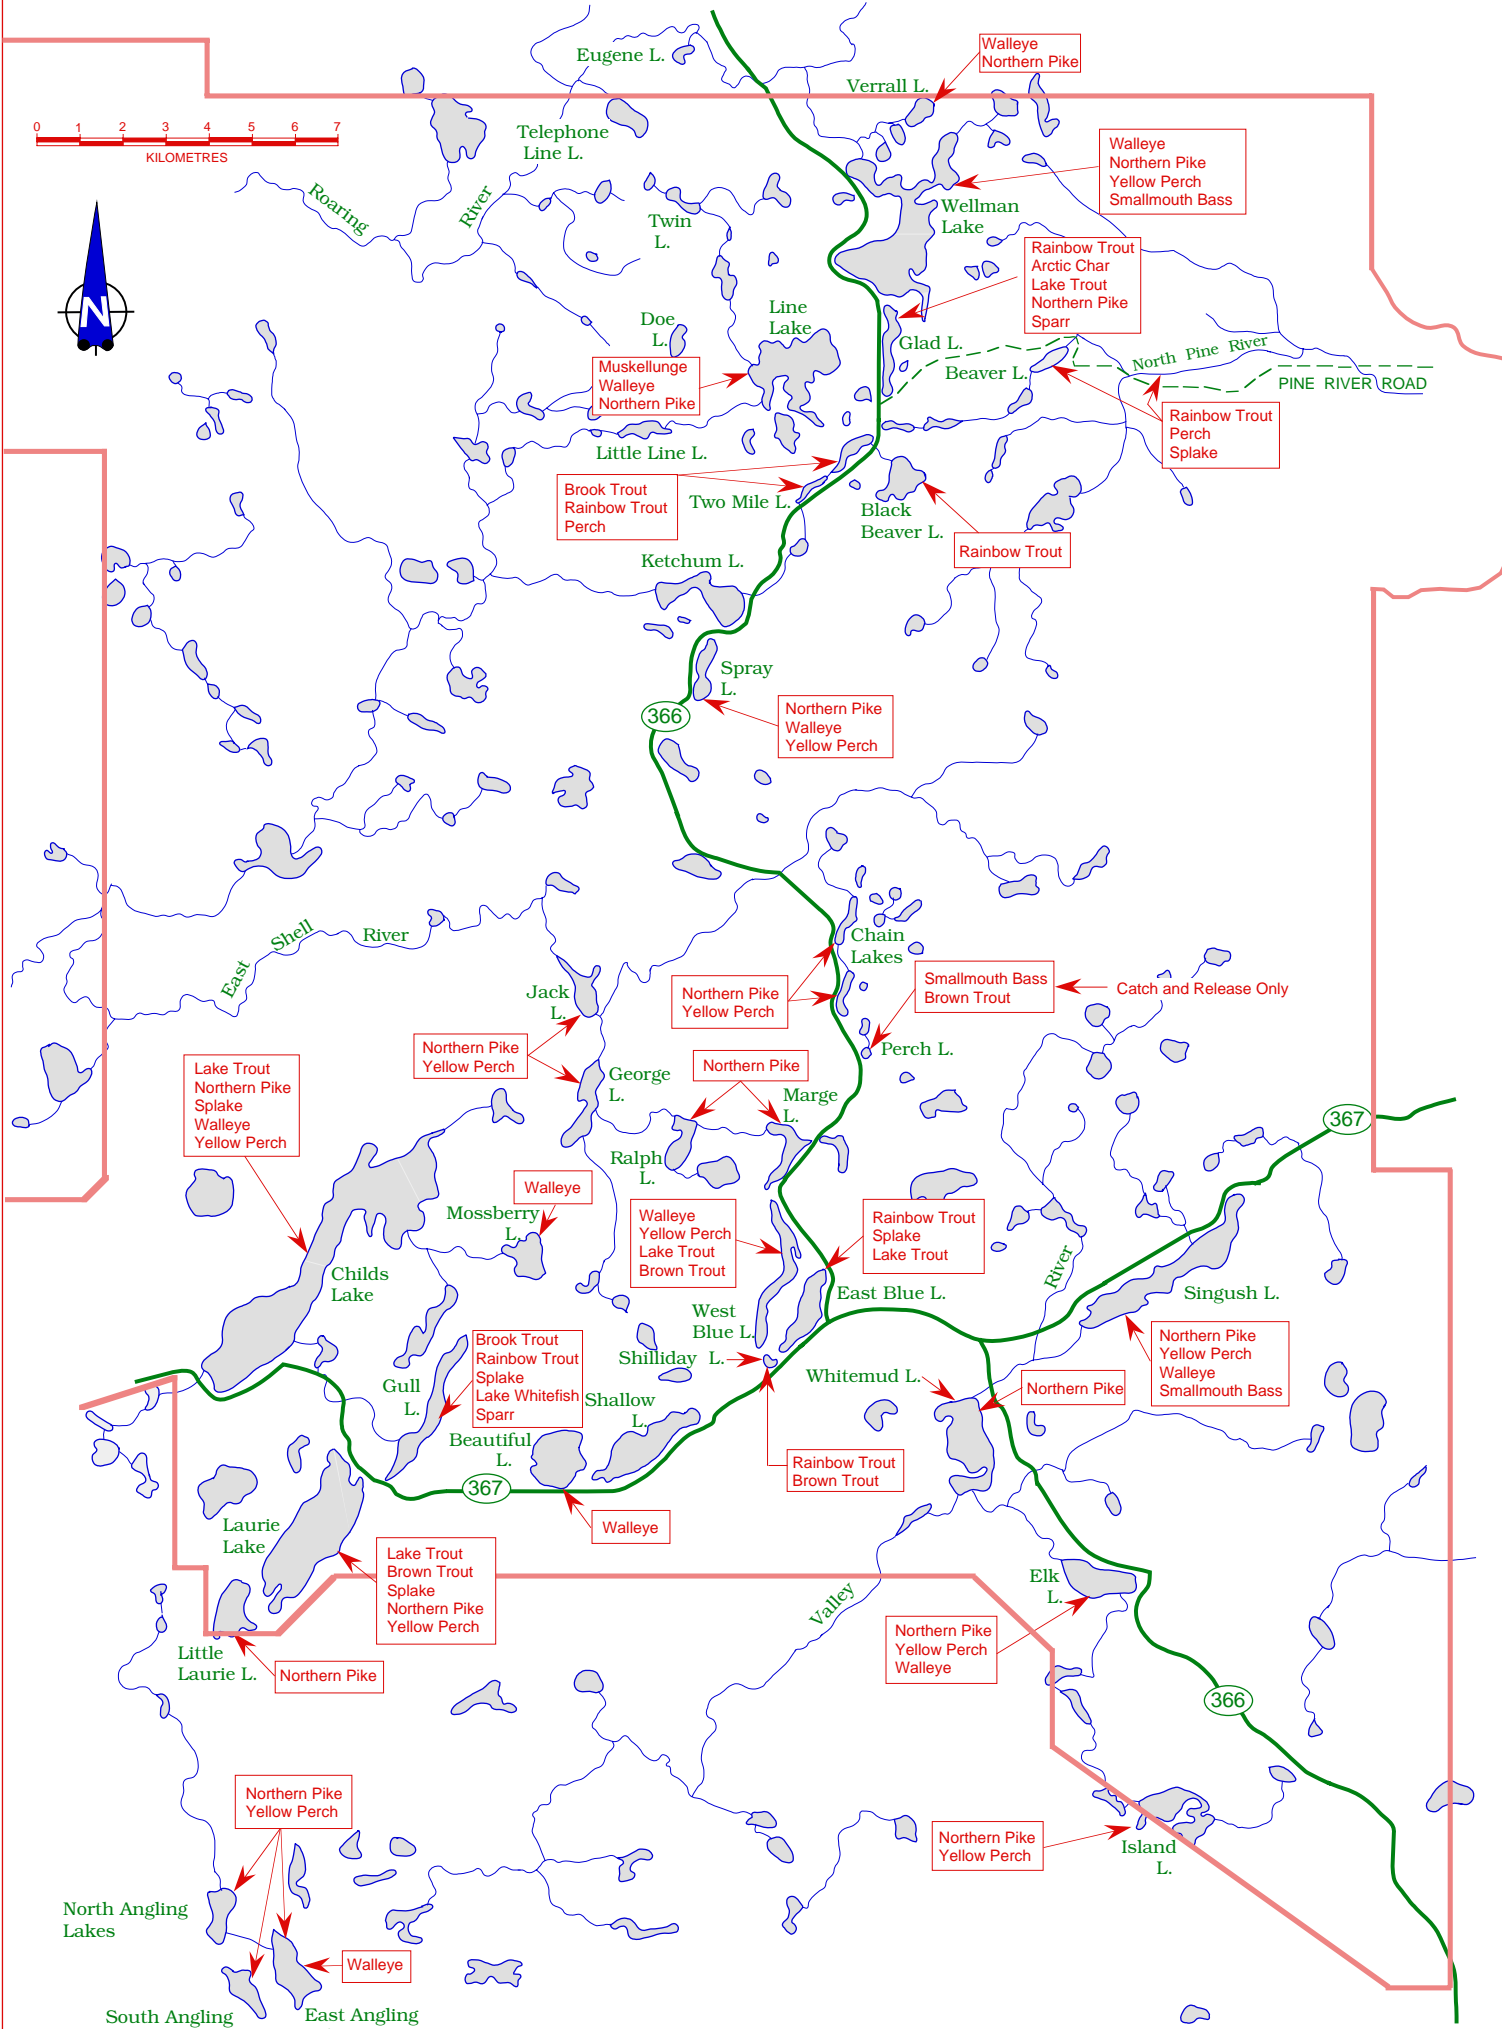

# DUCK MOUNTAIN SPORT FISHING LAKES

**NOTE:**

- Remember, A Park Vehicle Permit is required and must be displayed year round.
- For more information call 1-800-214-6497 (945-6784 in Winnipeg) or visit our website: [www.manitobaparks.com](http://www.manitobaparks.com)